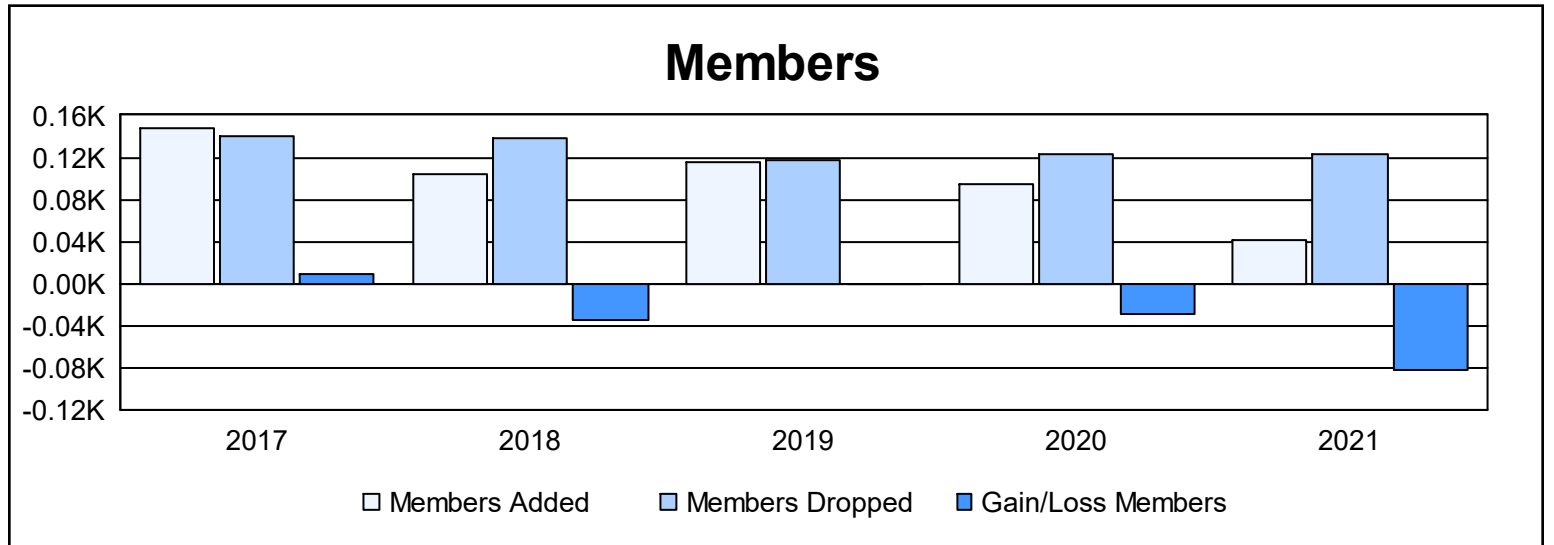

Year	New Clubs	Dropped Clubs	Gain/ Loss Clubs	New Members	Charter Members	Reinstate Members	Transfer Members	Total Member Added	Total Members Dropped	Gain/ Loss Members
2016-2017	0	0	0	138	0	7	3	148	140	8
2017-2018	0	0	0	96	0	4	3	103	138	-35
2018-2019	0	0	0	105	0	3	8	116	117	-1
2019-2020	0	0	0	91	0	0	3	94	123	-29
2020-2021	0	0	0	36	1	4	0	41	123	-82
<b>Average</b>	<b>0</b>	<b>0</b>	<b>0</b>	<b>93</b>	<b>0</b>	<b>4</b>	<b>3</b>	<b>100</b>	<b>128</b>	<b>-28</b>

### Membership Composition June 2021 Cumulative