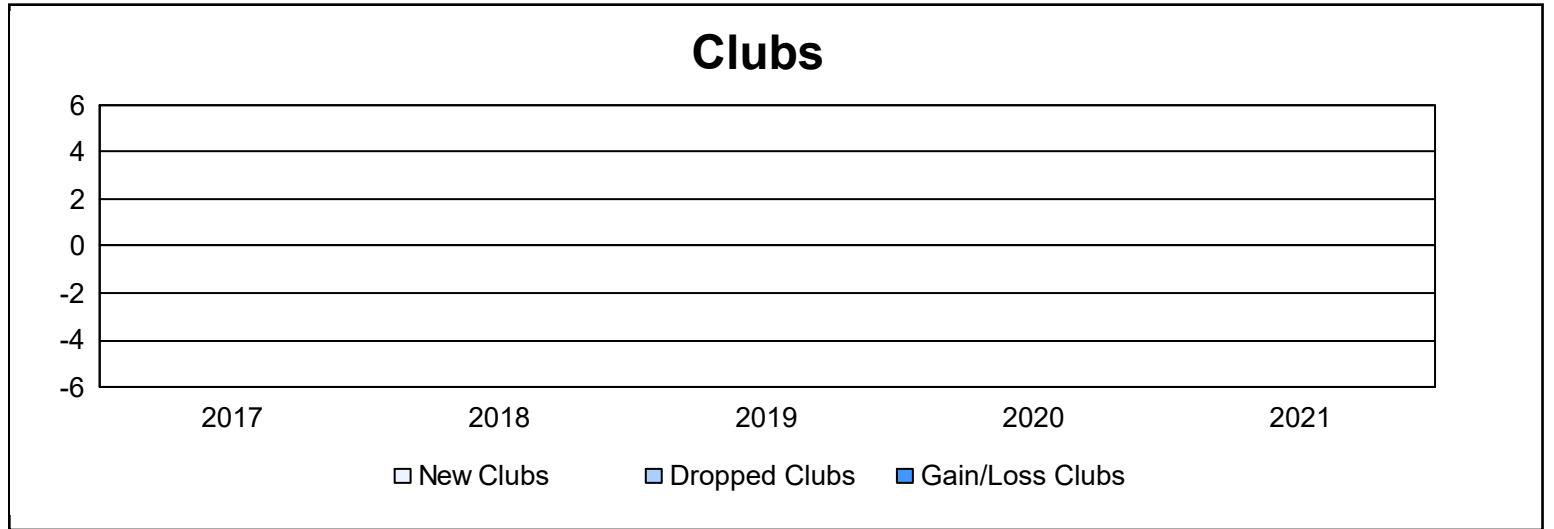

Year	New Clubs	Dropped Clubs	Gain/ Loss Clubs	New Members	Charter Members	Reinstate Members	Transfer Members	Total Member Added	Total Members Dropped	Gain/ Loss Members
2016-2017	0	0	0	138	0	7	3	148	140	8
2017-2018	0	0	0	96	0	4	3	103	138	-35
2018-2019	0	0	0	105	0	3	8	116	117	-1
2019-2020	0	0	0	91	0	0	3	94	123	-29
2020-2021	0	0	0	36	1	4	0	41	123	-82
<b>Average</b>	<b>0</b>	<b>0</b>	<b>0</b>	<b>93</b>	<b>0</b>	<b>4</b>	<b>3</b>	<b>100</b>	<b>128</b>	<b>-28</b>

### Membership Composition June 2021 Cumulative