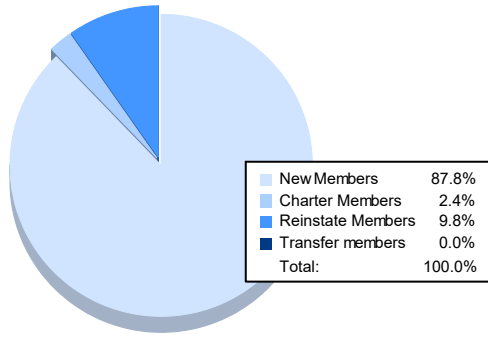

Year	New Clubs	Dropped Clubs	Gain/ Loss Clubs	New Members	Charter Members	Reinstate Members	Transfer Members	Total Member Added	Total Members Dropped	Gain/ Loss Members
2016-2017	0	0	0	138	0	7	3	148	140	8
2017-2018	0	0	0	96	0	4	3	103	138	-35
2018-2019	0	0	0	105	0	3	8	116	117	-1
2019-2020	0	0	0	91	0	0	3	94	123	-29
2020-2021	0	0	0	36	1	4	0	41	123	-82
<b>Average</b>	<b>0</b>	<b>0</b>	<b>0</b>	<b>93</b>	<b>0</b>	<b>4</b>	<b>3</b>	<b>100</b>	<b>128</b>	<b>-28</b>

### Membership Composition June 2021 Cumulative